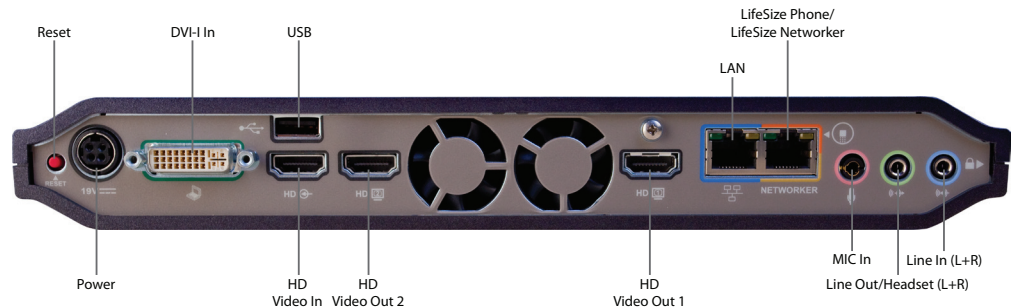

Intelligent Networking Features

Adaptive Motion Control (AMC)
NAT/Firewall Traversal (H.460/SIP)
IPv4 and IPv6 support
Auto bandwidth detection
ISDN support via LifeSize Networker

Directory and Address Book

Up to 1000 local directory entries
Save, Lock, Remove Redial List features
Missed call notification
Auto-Discovery directory lookup (patent pending)
LDAP support / H.350 compliant
Meetings Directory support

System Management

Out of box setup via web interface and management tool
SNMP
Backup and Restore capability
JPEG snapshots through web interface

Power

AC Voltage 100-240V, 50-60 Hz, 2.5A via external power supply

Environmental Data

Operating temperature: 0 C (32 F) to 40 C (104 F)
Operating Humidity: 15% to 85%, non-condensing
Storage temperature: -20 C (-4 F) to 60 C (140 F)
Storage humidity: 10% to 90%, non-condensing

Codec Dimensions

Width: 288mm (11.34")
Depth: 187.5mm (7.38")
Height: 41.3mm (1.63")
Weight: 1.29Kg (2.84 lbs)

Regulatory Model Number
LifeSize Express 220 = LFZ-018

For additional information: www.lifesize.com/support

Information contained in this document is preliminary and subject to change without notice. LifeSize is a registered trademark or trademark of LifeSize Communications in the U.S. and other countries. © Copyright 2009. All rights reserved. October 2009.

3TECH

3TECH Engineering Limited
RmA26, 11/F., Block A,
East Sun Ind. Ctr., 16 Shing Yip St.,
Kwun Tong, Kln., HK.

Tel: +852 3599 8777
Fax: +852 3526 2083
Email: sales@3tech.com.hk
3tech.com.hk